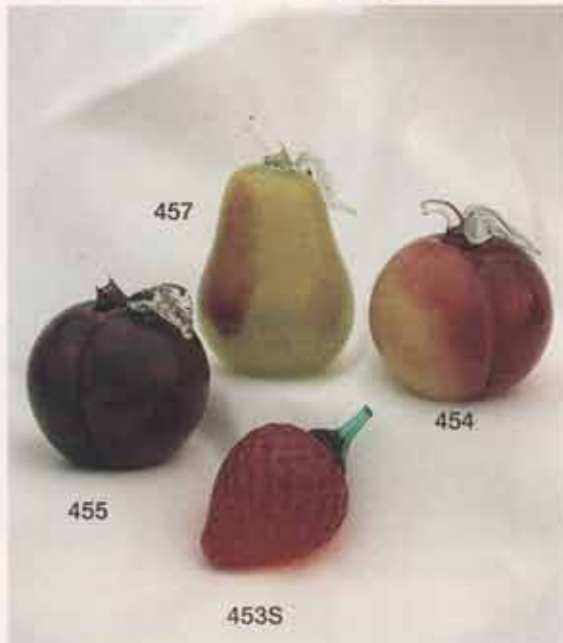

# SOLID FRUIT WEIGHTS

450S 450L

452S 452L

## APPLEWEIGHTS

Our appleweights come in two sizes with green stems and leaves.

*Proven winners!*