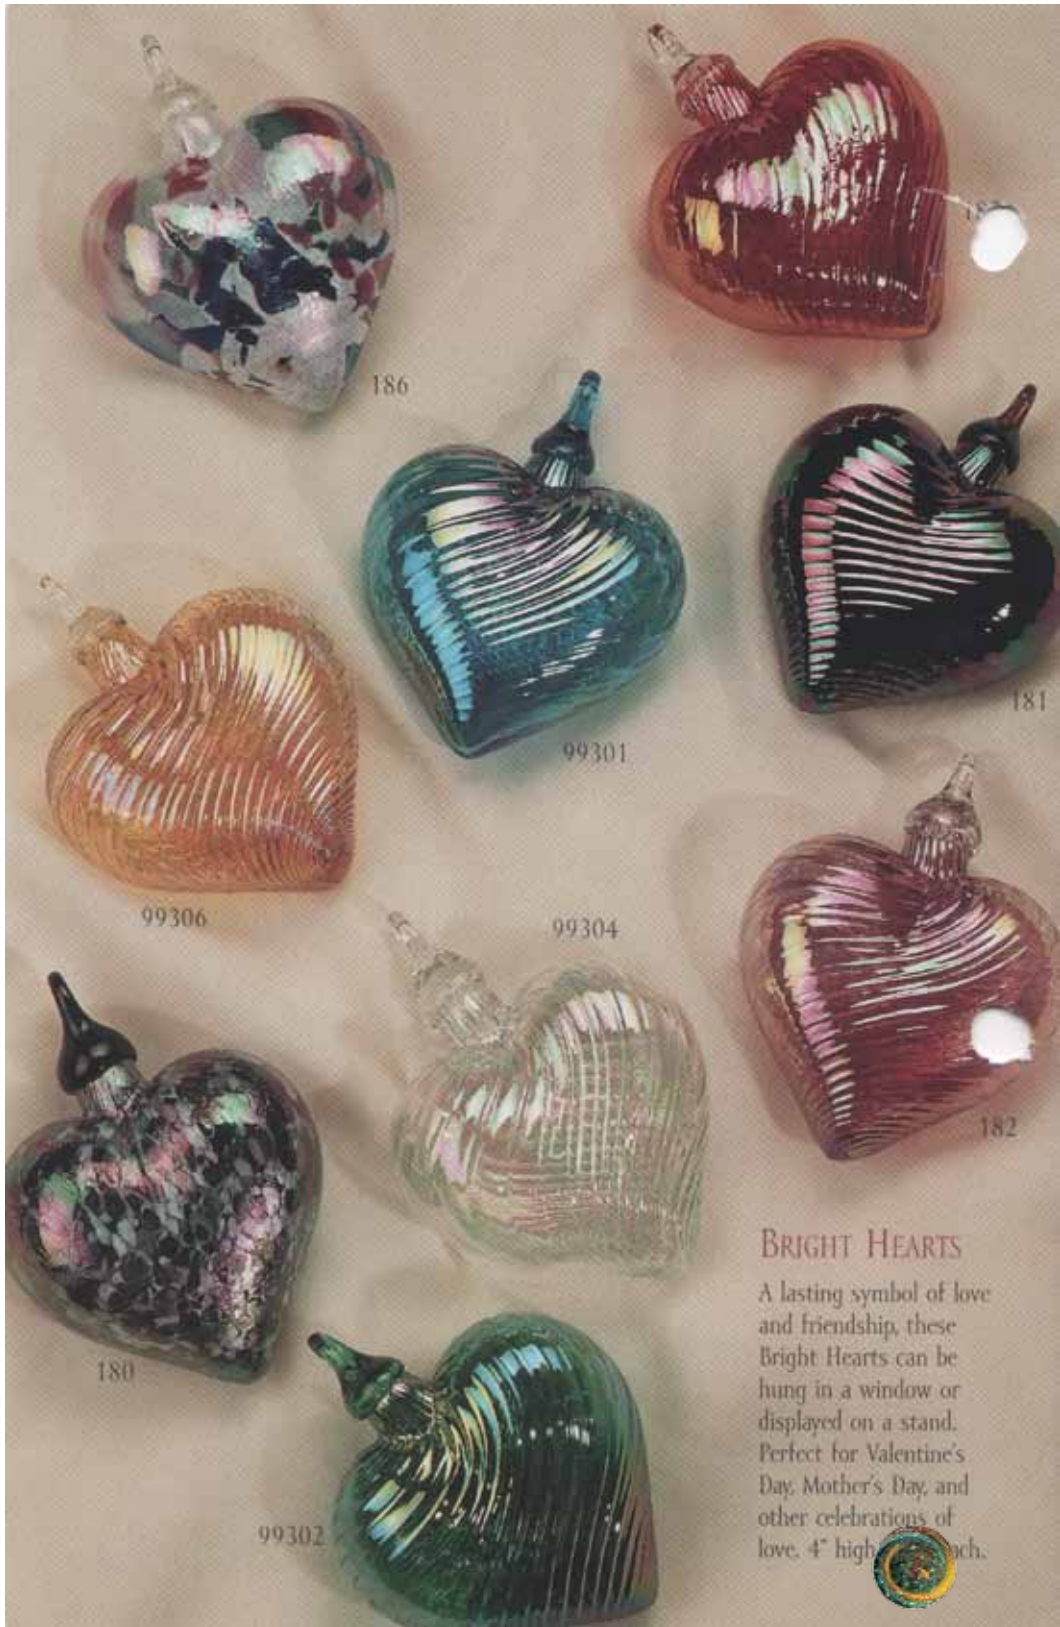

## CRANBERRY VASES

Classic in shape, these two cranberry vases are crafted with pure gold. Each is finished with a Glass Eye seal. Traditional. 6" high. Ceremonial. 3 1/2" high.

VE559

THE GLASS EYE  
COLLECTIBLE ART GLASS

Wholesale Prices Shown  
Shipping Starts November 15, 1994

186

181

99301

99306

99304

182

180