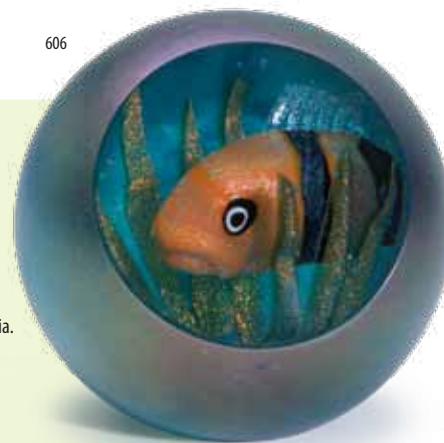

environmental series

Nutmeg
VS479

tree of life

This ancient symbol of energy and wisdom sends a message of life from gnarled trunk and rich green canopy. 4¼ h.

605

606

fish bowl

A finned friend peers up from the seaweed-cloaked world contained within this aquatic sphere. 3" dia.