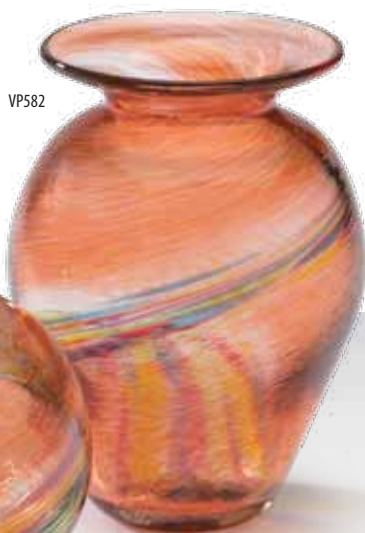

VP582

Sunrise

flora & fauna vases

These classic forms exhibit characteristics in common with the Greek gods from which they take their names.