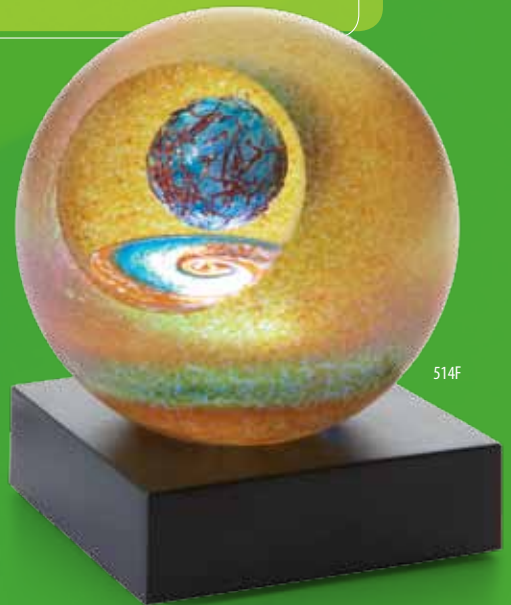

celestial series | ice dwarf

Cold and mysterious, with an ethereal beauty, the ice dwarf is a true wonder of the galaxy. 3" dia.

495F

celestial series | earth rising

Watch our home planet rise into the sun's light from the cool confines of the moon's surface. 3" dia.

LIMITED EDITION

peppermint frost ornament

2008's Limited Edition of 500 peppermint frost ornaments. Each delicate piece is numbered and placed in a red cloth presentation box. 3" dia.

OL171

LIMITED EDITION

celestial series | europa

Many wonder if this enigmatic moon is home to other forms of life. Consider the possibilities as you imagine it spinning in Jupiter's orbit. Marked with a special edition 30th anniversary murrini. Limited to 2008 pieces. 3" dia.