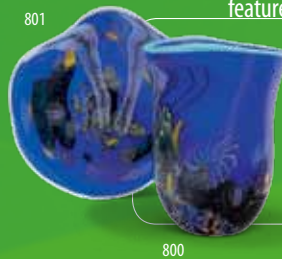

514F

30th anniversary murrini

Look for the celebratory 30 year Murrini on the Europa paperweight and the Blue Lagoon Vase & Platter.

2007 Sold Out
2006 Sold Out

classic series ornaments

Six new designs in one of our most popular products. 3" dia.

featured on the front cover

blue lagoon

This vase and platter combo was inspired by the free-flowing shapes of coral reef sea life. Marked with a special edition 30th anniversary murrini.

Platter 13" dia. Vase 12" h.