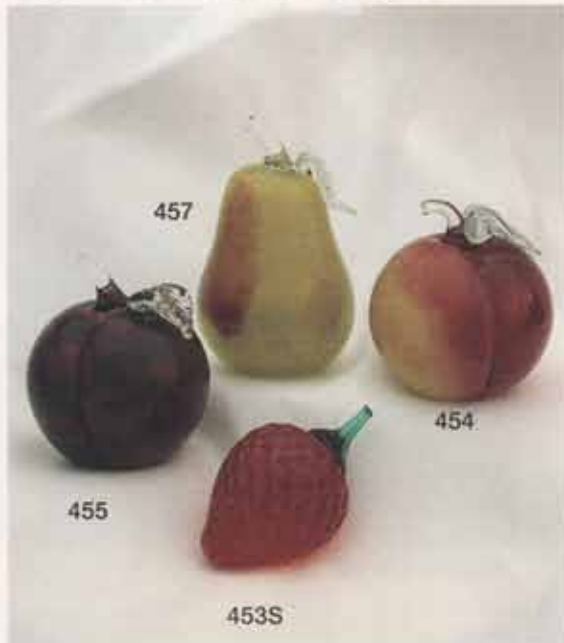

# SOLID FRUIT WEIGHTS

450S 450L

452S 452L

## APPLEWEIGHTS

Our appleweights come in two sizes with green stems and leaves.

*Proven winners!*