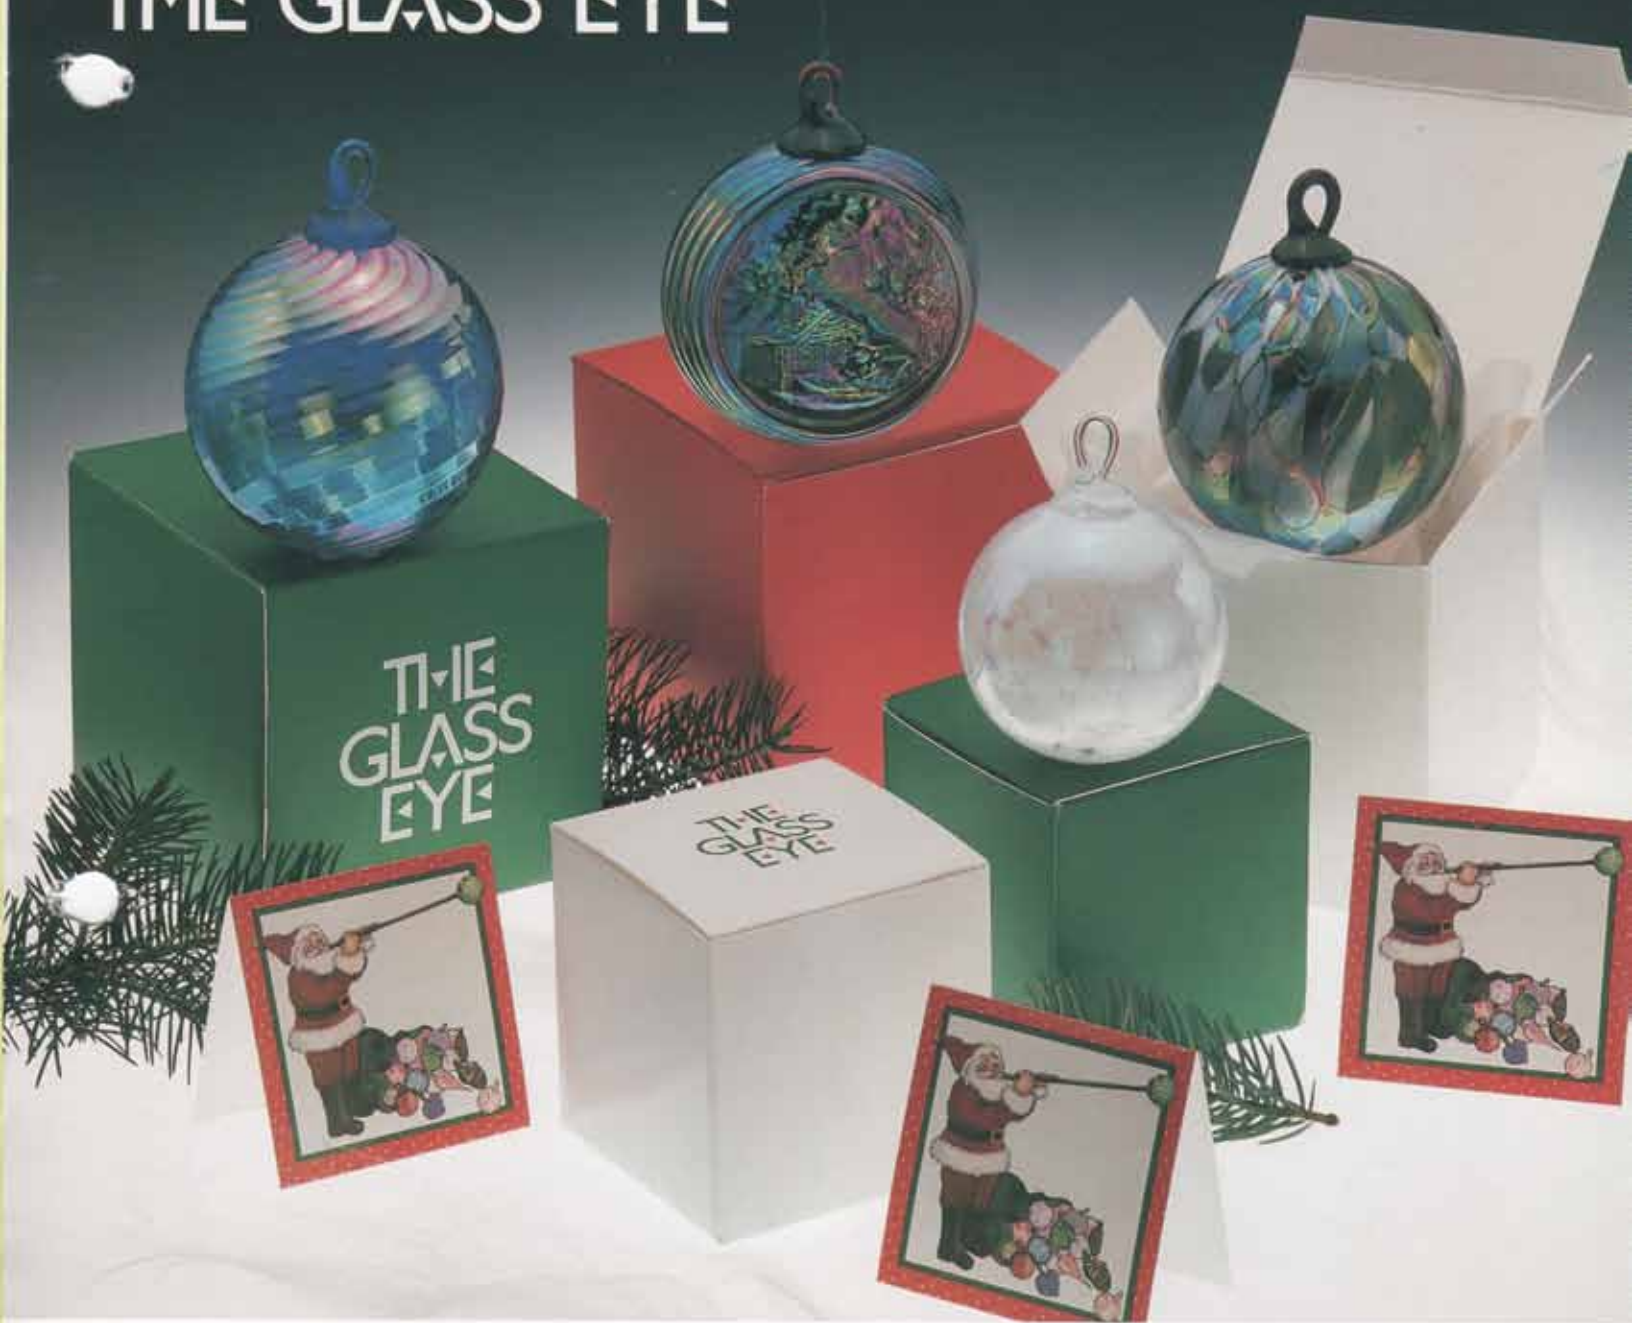

Individually Handmade in the USA

*Available in more than one size.

THE GLASS EYE

NEW PRODUCT — The Glass Eye is featuring its first dated ornament! This will make a perfect holiday gift and collector's item. This handcrafted piece features a traditional setting on the front and the words "Home for