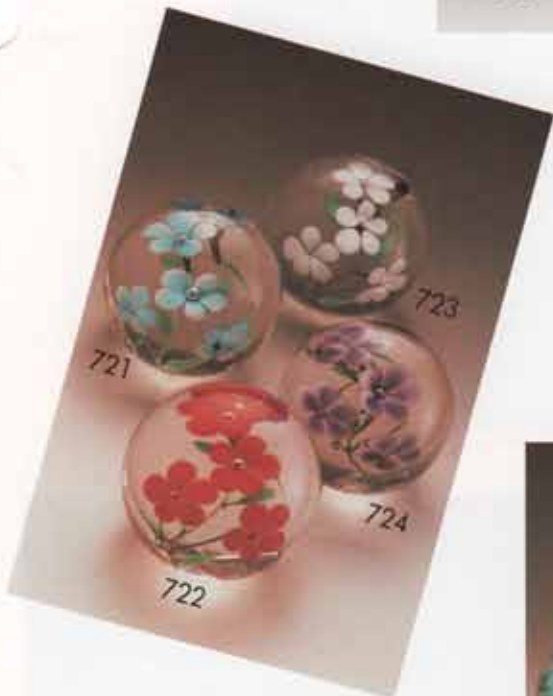

THE GLASS EYE

600 N.W. 40th Street
Seattle, Washington 98107

Special Editions — The Glass Eye Features Petru Rusu

(206) 782-6548
1-800-237-6961
FAX (206) 789-5505