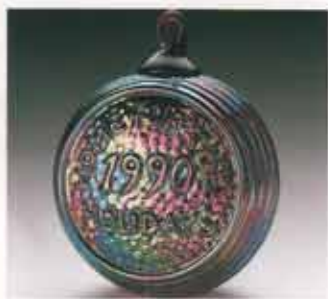

*554S, 554M, 554L

Medium Vases

561M

562M

563M

564M

NEW

565M

Individually Handmade in the USA

*Available in more than one size.

THE GLASS EYE

NEW PRODUCT — The Glass Eye is featuring its first dated ornament! This will make a perfect holiday gift and collector's item. This handcrafted piece features a traditional setting on the front and the words "Home for